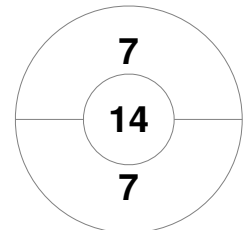

| New South Wales |  |  |         |  |
|-----------------|--|--|---------|--|
| Timeouts        |  |  | GK Subs |  |

**Penalty Corners**

WA

NSW

WA

NSW

**Circle Entries**

**Shots**

WA

NSW

**Shots on Target**

WA

NSW

**Possession %**

WA

NSW