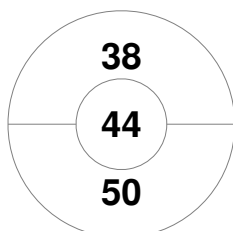

| New South Wales |  |  |         |  |
|-----------------|--|--|---------|--|
| Timeouts        |  |  | GK Subs |  |

**Penalty Corners**

WA

NSW

WA

NSW

**Circle Entries**

**Shots**

WA

NSW

**Shots on Target**

WA

NSW

**Possession %**

WA

NSW